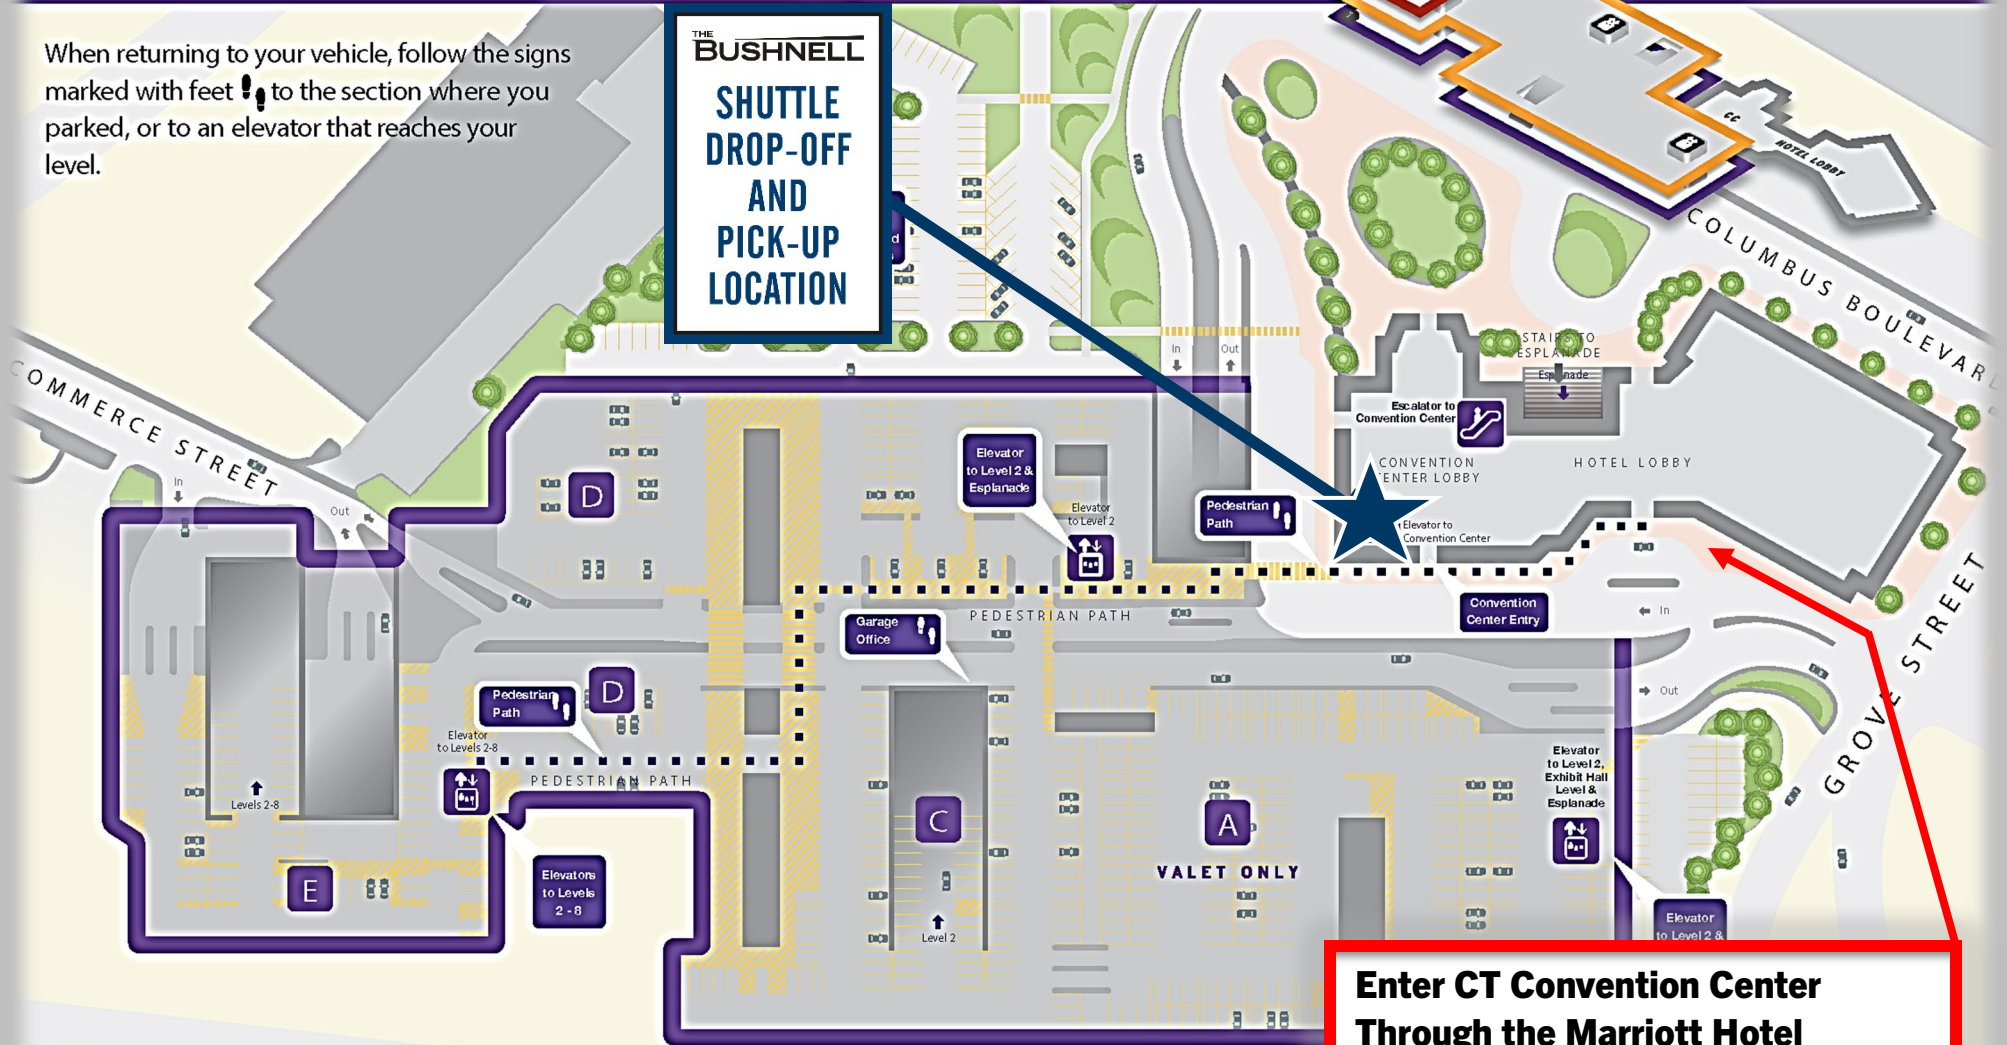

PARKING LEVEL 1

When returning to your vehicle, follow the signs marked with feet  to the section where you parked, or to an elevator that reaches your level.

THE BUSHNELL
**SHUTTLE
DROP-OFF
AND
PICK-UP
LOCATION**

**Enter CT Convention Center
Through the Marriott Hotel
Entrance Located on Grove Street.**