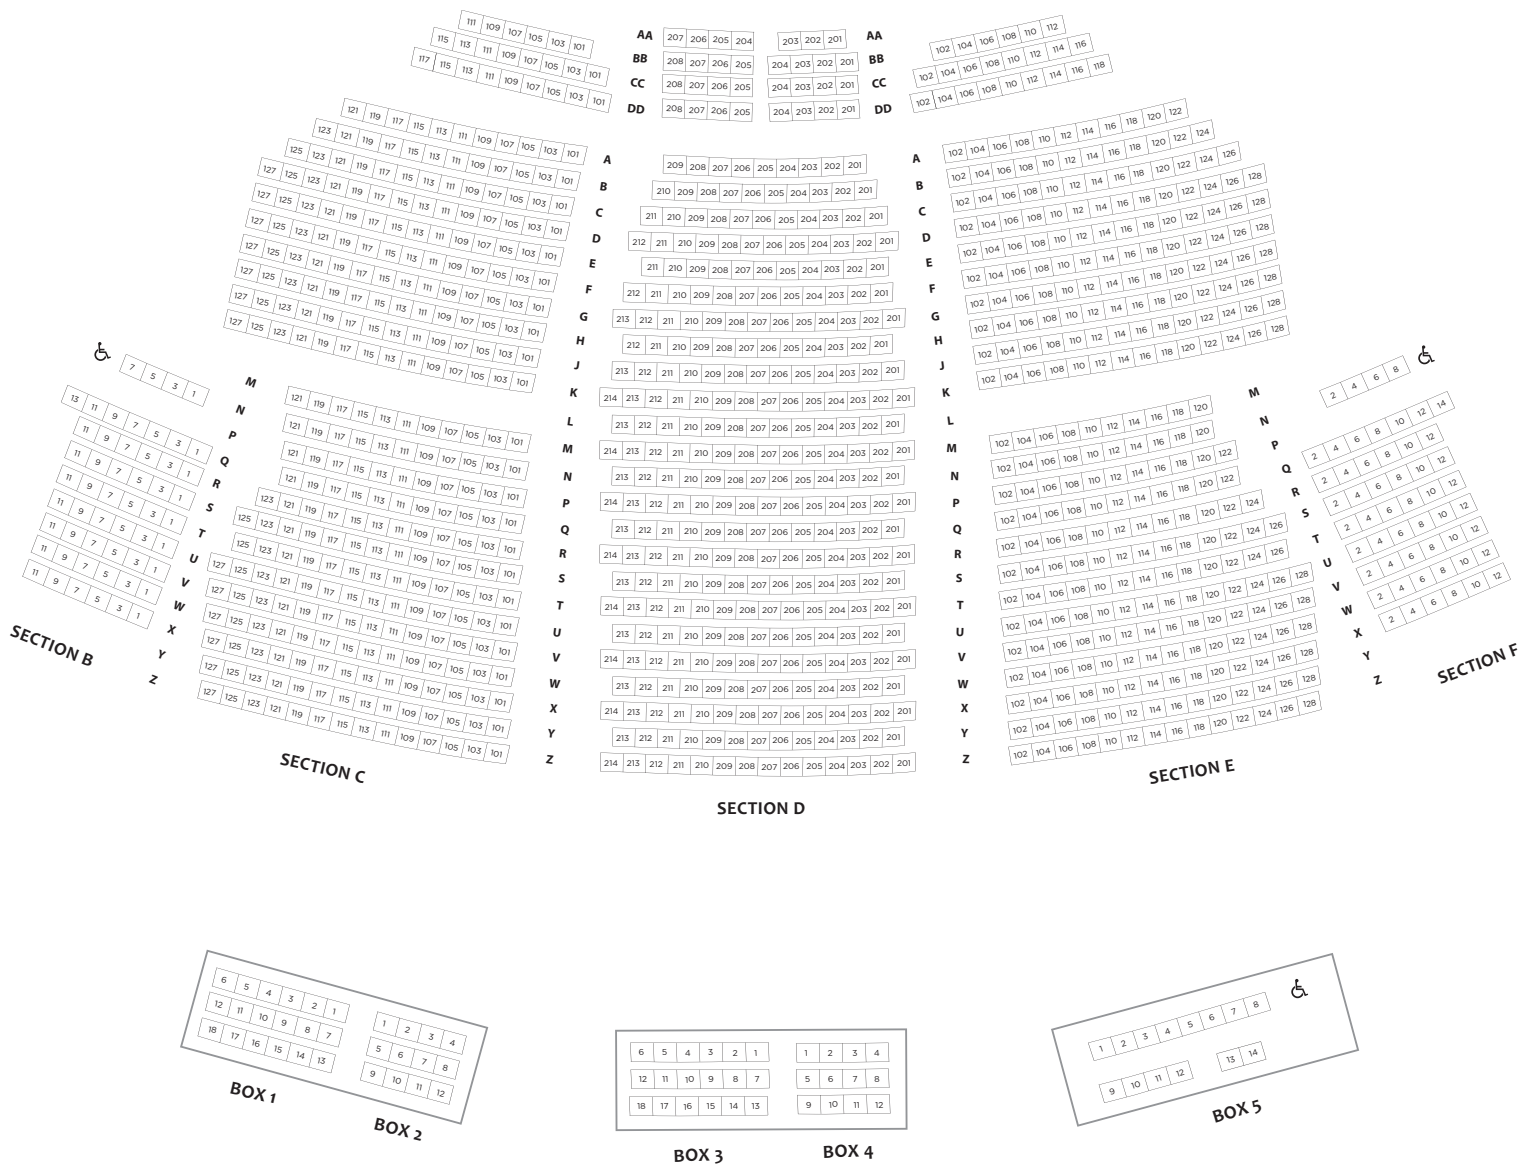

WILLIAM H.  
MORTENSEN HALL

STAGE

ORCHESTRA

CAPACITY: 1159

 Wheelchair accessible